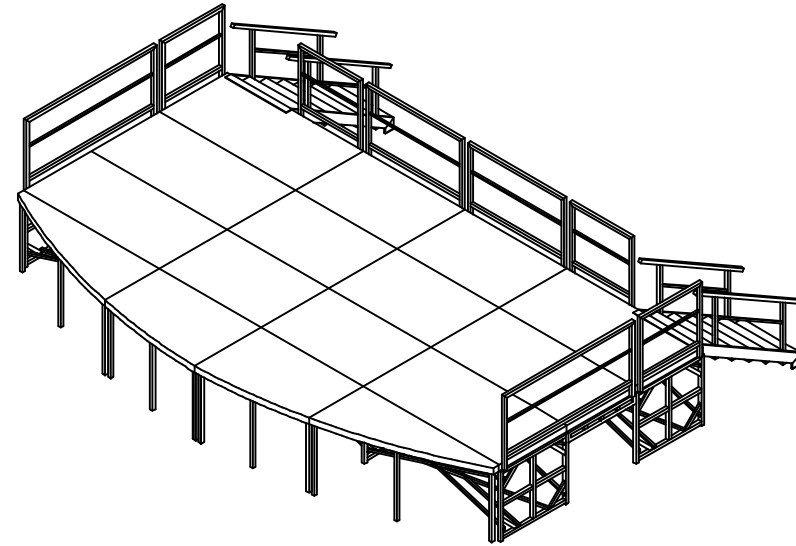

Top View

Iso View

Note: One of Many Possibilities
 Various Heights & Configurations Available
 Bullnose Decks Can Be Used as
 Stage Extensions, Risers, Plugs, Ect.

Front View

Right View

| | | | |
|-------------|----------|---------|------|
| date: | 11/24/15 | rev: | 1.00 |
| scale: | NTS | sheet#: | |
| drawing by: | | | |

| | |
|---------------------|-------------------------|
| project name: | Stock Gear |
| file name: | 28' Wide Bullnose Riser |
| drawing title name: | Accurate Staging |
| modified by: | |

This drawing is the property of Accurate Staging and can not be duplicated, modified or used for any other purpose without written permission from Accurate Staging. Use of this drawing for bidding is hereby prohibited. Verify all dimensions, specifications and conditions before using this drawing for construction.