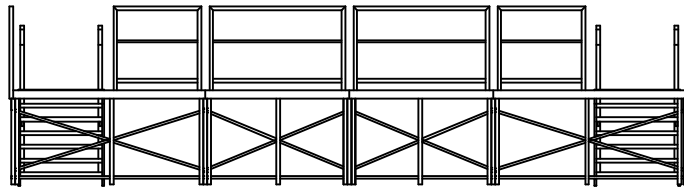

Top View

Iso View

Note: One of Many Possibilities
 Various Heights & Configurations Available
 Bullnose Decks Can Be Used as
 Stage Extensions, Risers, Plugs, Ect.

Front View

Right View

| | | | |
|-------------|----------|---------|------|
| date: | 11/24/15 | rev: | 1.00 |
| scale: | NTS | sheet#: | |
| drawing by: | | | |

| | |
|---------------------|-------------------------|
| project name: | Stock Gear |
| file name: | 28' Wide Bullnose Riser |
| drawing title name: | Accurate Staging |
| modified by: | |

This drawing is the property of Accurate Staging and can not be duplicated, modified or used for any other purpose without written permission from Accurate Staging. Use of this drawing for bidding is hereby prohibited. Verify all dimensions, specifications and conditions before using this drawing for construction.