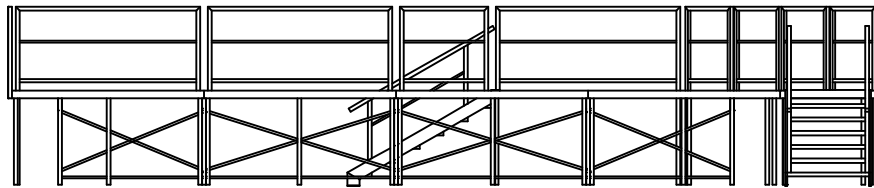

Note: One of Many Possibilities
 Various Heights & Configurations Available
 Bullnose Decks Can Be Used as
 Stage Extensions, Risers, Plugs, Ect.

Top View

Front View

Iso View

Right View

date: 11/24/15	rev: 1.00
scale: NTS	sheet#:
drawing by:	

drawing title name: Accurate Staging	project name: Stock Gear
modified by:	file name: 32' Wide Bullnose Riser
<small>This drawing is the property of Accurate Staging and can not be duplicated, modified or used for any other purpose without written permission from Accurate Staging. Use of this drawing for bidding is hereby prohibited. Verify all dimensions, specifications and conditions before using this drawing for construction.</small>	
www accuratestaging.com	