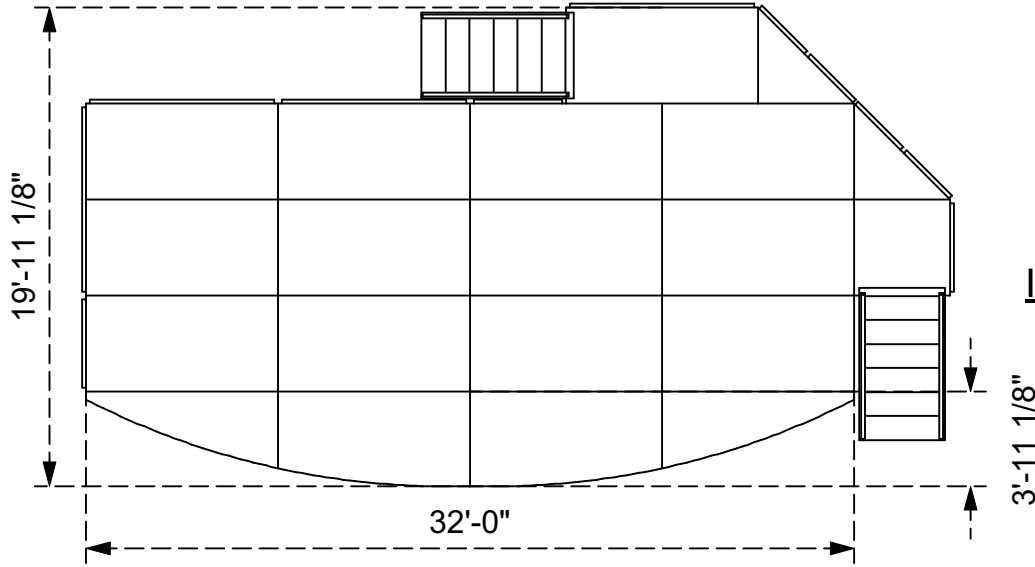

Note: One of Many Possibilities
 Various Heights & Configurations Available
 Bullnose Decks Can Be Used as
 Stage Extensions, Risers, Plugs, Ect.

Top View

Front View

Iso View

Right View

date: 11/24/15	rev: 1.00
scale: NTS	sheet#:
drawing by:	

drawing title name: Accurate Staging	project name: Stock Gear
modified by:	file name: 32' Wide Bullnose Riser
<small>This drawing is the property of Accurate Staging and can not be duplicated, modified or used for any other purpose without written permission from Accurate Staging. Use of this drawing for bidding is hereby prohibited. Verify all dimensions, specifications and conditions before using this drawing for construction.</small>	
www accuratestaging.com	