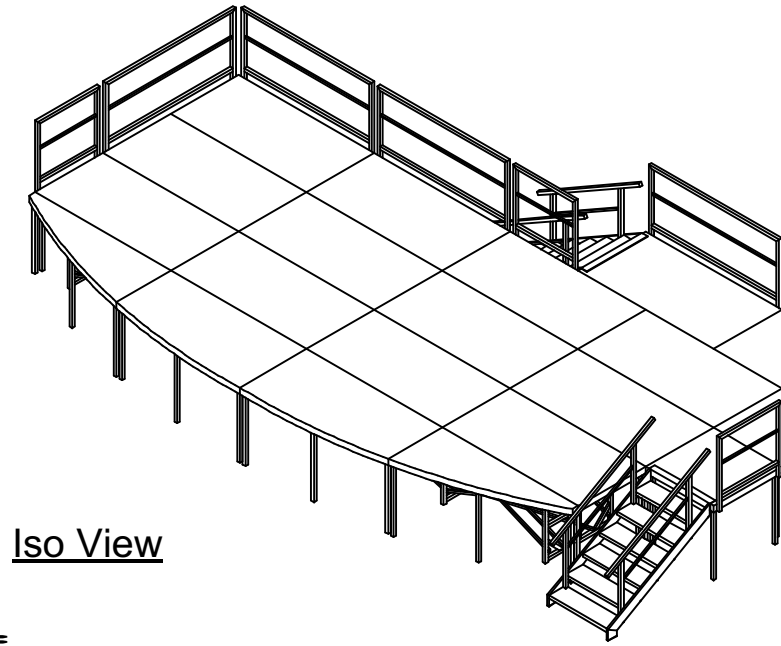

Note: One of Many Possibilities
 Various Heights & Configurations Available
 Bullnose Decks Can Be Used as
 Stage Extensions, Risers, Plugs, Ect.

Top View

Front View

Iso View

Right View

date: 11/24/15	rev: 1.00
scale: NTS	sheet#:
drawing by:	

drawing title name: Accurate Staging	project name: Stock Gear
modified by:	file name: 32' Wide Bullnose Riser
<small>This drawing is the property of Accurate Staging and can not be duplicated, modified or used for any other purpose without written permission from Accurate Staging. Use of this drawing for bidding is hereby prohibited. Verify all dimensions, specifications and conditions before using this drawing for construction.</small>	
www accuratestaging.com	