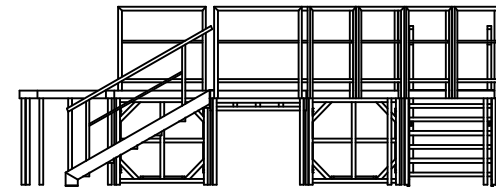

Note: One of Many Possibilities
 Various Heights & Configurations Available
 Bullnose Decks Can Be Used as
 Stage Extensions, Risers, Plugs, Ect.

Top View

Front View

Iso View

Right View

date: 11/24/15	rev: 1.00
scale: NTS	sheet#:
drawing by:	

drawing title name: Accurate Staging	project name: Stock Gear
modified by:	file name: 32' Wide Bullnose Riser
<small>This drawing is the property of Accurate Staging and can not be duplicated, modified or used for any other purpose without written permission from Accurate Staging. Use of this drawing for bidding is hereby prohibited. Verify all dimensions, specifications and conditions before using this drawing for construction.</small>	
www accuratestaging.com	