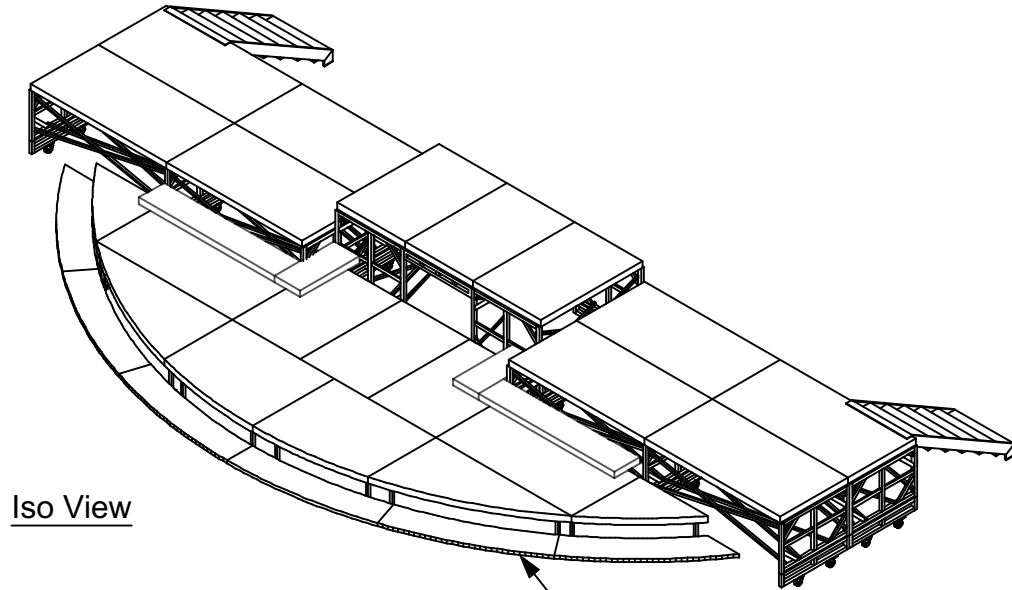

Iso View

Note: One of Many Possibilities
Various Heights & Configurations Available
Bullnose Decks Can Be Used as
Stage Extensions, Risers, Plugs, Ect..

Bullnose Step

date: 11/24/15	rev: 1.00
scale: NTS	sheet#:
drawing by:	

project name: Stock Gear	file name:
drawing title name: Accurate Staging	
40' Wide Bullnose Riser	
www accuratestaging.com