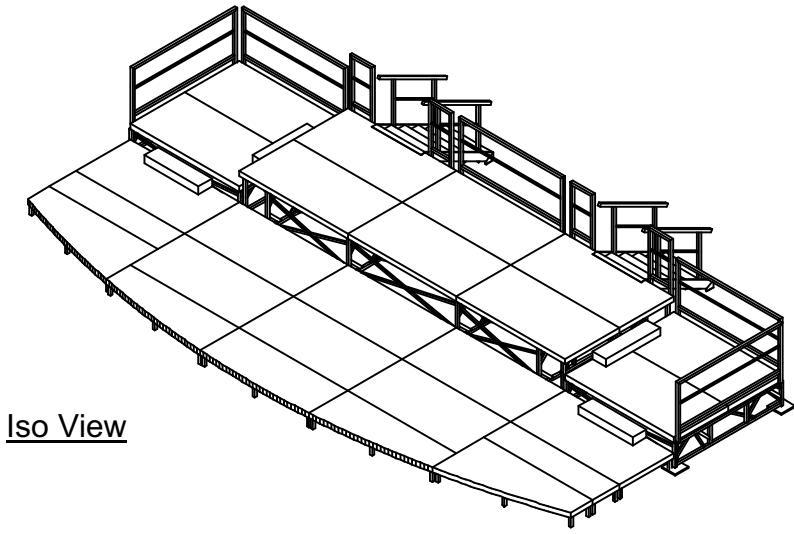

Top View

Iso View

Note: One of Many Possibilities
 Various Heights & Configurations Available
 Bullnose Decks Can Be Used as
 Stage Extensions, Risers, Plugs, Ect.

Front View

Right View

date: 11/24/15	rev: 1.00
scale: NTS	sheet#:
drawing by:	

drawing title name: Accurate Staging	project name: Stock Gear
modified by:	file name: 40' Wide Bullnose Riser v2
<small>This drawing is the property of Accurate Staging and can not be duplicated, modified or used for any other purposes without written permission from Accurate Staging. Use of this drawing for anything is strictly prohibited. Verify all dimensions, specifications and conditions before using this drawing for construction.</small>	
www.accuratestaging.com	