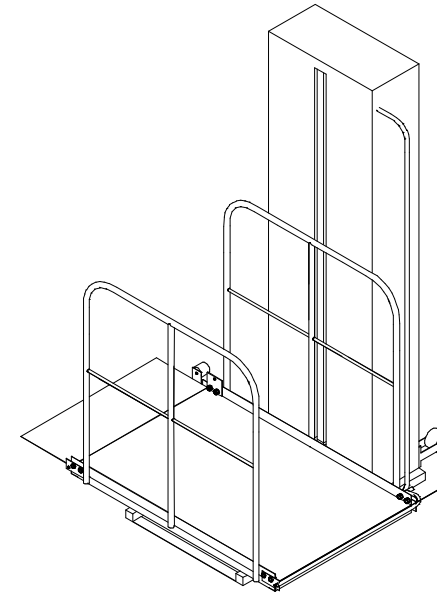

Top Plan

Iso View

Available in max travel height of 6' & 10'

Front View

Right View

drawing title name:	Accurate Staging	project name:	Stock Gear	date:	11/24/15	rev:	1.00
modified by:		file name:	ADA Lift	scale:	NTS	sheet #:	
<p>The drawing is the property of Accurate Staging and can not be duplicated, modified or used for any other purposes without written permission from Accurate Staging. Use of this drawing for bidding is hereby prohibited. Verify all dimensions, specifications and conditions before using this drawing for construction.</p>							
<p>www accuratestaging.com</p>							