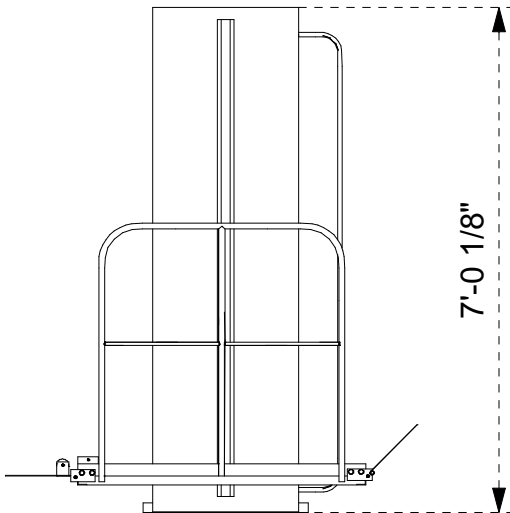

Top Plan

Iso View

Available in max travel height of 6' & 10'

Front View

Right View

drawing title name:	Accurate Staging	project name:	Stock Gear	date:	11/24/15	rev:	1.00
modified by:		file name:	ADA Lift	scale:	NTS	sheet #:	
<p>The drawing is the property of Accurate Staging and can not be duplicated, modified or used for any other purposes without written permission from Accurate Staging. Use of this drawing for bidding is hereby prohibited. Verify all dimensions, specifications and conditions before using this drawing for construction.</p>							
<p>www accuratestaging.com</p>							