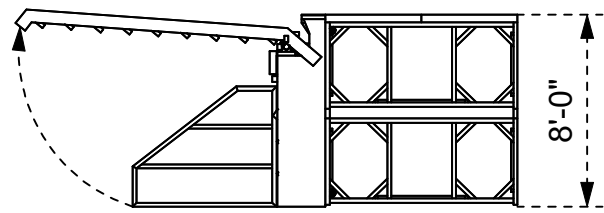

Top Plan

Iso View

Front View

Right View

drawing title name: Accurate Staging	project name: Stock Gear	date: 11/24/15	rev: 1.00
	file name: Actuator Stair	scale: NTS	sheet #:
modified by:		drawing by:	

This drawing is the property of Accurate Staging and can not be duplicated, modified or used for any other purposes without written permission from Accurate Staging. Use of this drawing for bidding is strictly prohibited. Verify all dimensions, specifications and conditions before using this drawing for construction.