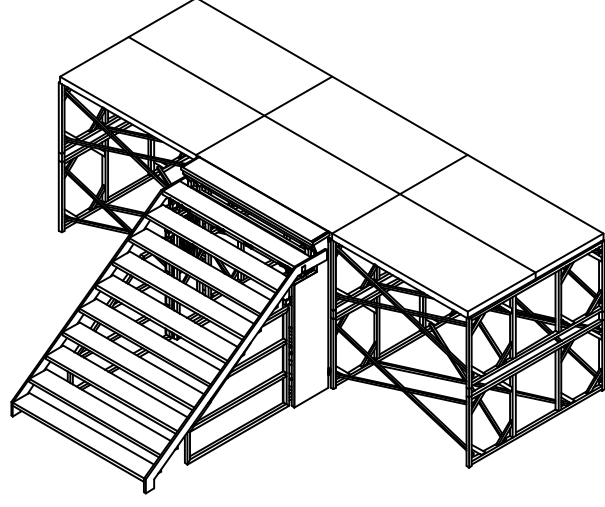

Top Plan

Iso View

Front View

Right View

drawing title name: Accurate Staging	project name: Stock Gear	date: 11/24/15	rev: 1.00
	file name: Actuator Stair	scale: NTS	sheet #:
modified by:		drawing by:	

This drawing is the property of Accurate Staging and can not be duplicated, modified or used for any other purposes without written permission from Accurate Staging. Use of this drawing for bidding is strictly prohibited. Verify all dimensions, specifications and conditions before using this drawing for construction.