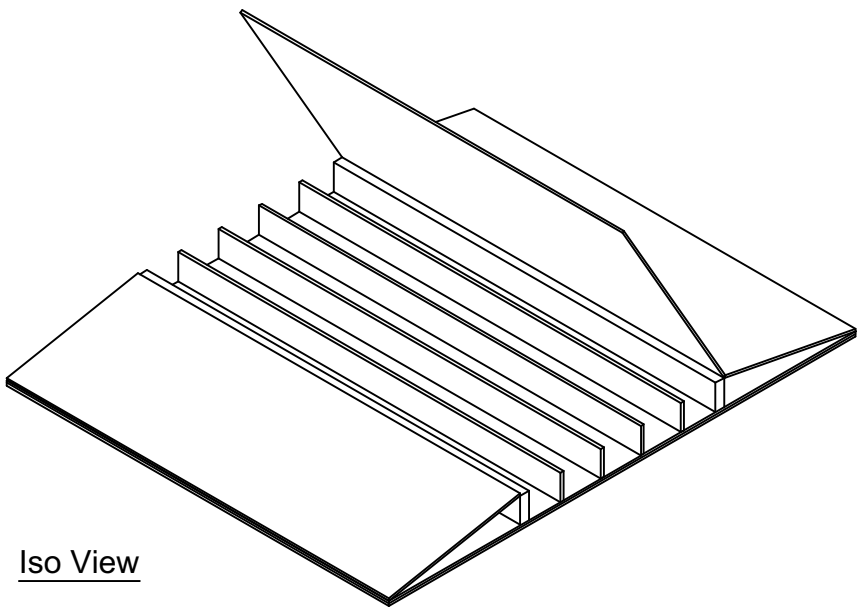

Top Plan

Iso View

Front View

date: 11/24/15	rev: 1.00
scale: NTS	sheet #:
drawing by:	

drawing title name: Accurate Staging	project name: Stock Gear
modified by:	file name: Cable Ramp

The drawing is the property of Accurate Staging and can not be duplicated, modified or used for any other purposes without written permission from Accurate Staging. Use of this drawing for bidding is hereby prohibited. Verify all dimensions, specifications and conditions before using this drawing for construction.