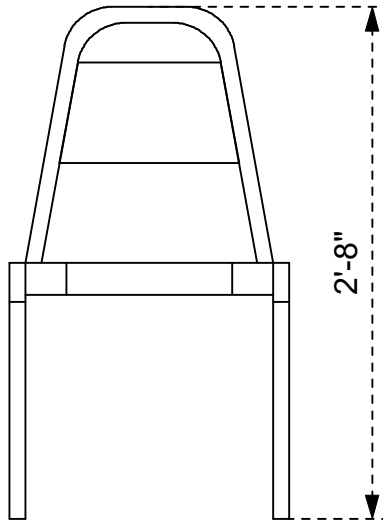

Top Plan

Front View

Iso View

Right View

date:	11/24/15	rev:	1.00
scale:	NTS	sheet#:	
drawing by:			

drawing title name:	Accurate Staging	project name:	Stock Gear
modified by:		file name:	Chair
<small>The drawing is the property of Accurate Staging and can not be duplicated, modified or used for any other purposes without written permission from Accurate Staging. Use of this drawing for building is strictly prohibited. Verify all dimensions, specifications and conditions before using this drawing for construction.</small>			
<a href="http://www accuratestaging.com">www accuratestaging.com</a>			