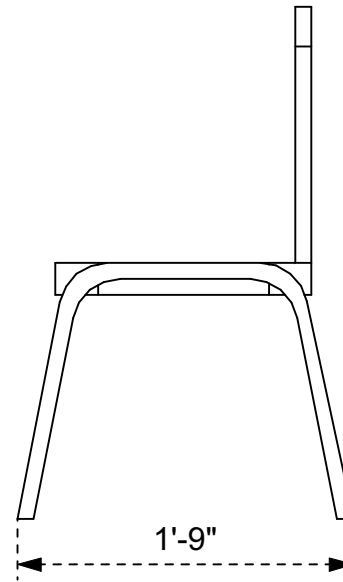

Top Plan

Front View

Iso View

Right View

date:	11/24/15	rev:	1.00
scale:	NTS	sheet#:	
drawing by:			

drawing title name:	Accurate Staging	project name:	Stock Gear
modified by:		file name:	Chair
<small>The drawing is the property of Accurate Staging and can not be duplicated, modified or used for any other purposes without written permission from Accurate Staging. Use of this drawing for building is strictly prohibited. Verify all dimensions, specifications and conditions before using this drawing for construction.</small>			
<a href="http://www accuratestaging.com">www accuratestaging.com</a>			