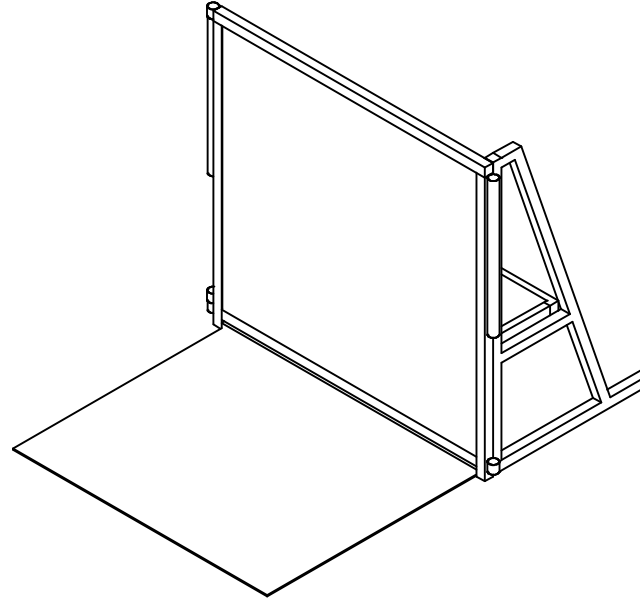

Top Plan

Iso View

Front View

Right View

| | | | | | | | |
|---|------------------|---------------|-----------------|--------|----------|----------|------|
| drawing title name: | Accurate Staging | project name: | Stock Gear | date: | 11/24/15 | rev: | 1.00 |
| modified by: | | file name: | Crash Barricade | scale: | NTS | sheet #: | |
| <p>This drawing is the property of Accurate Staging and can not be duplicated, modified or used for any other purposes without written permission from Accurate Staging. Use of this drawing for anything is hereby prohibited. Verify all dimensions, specifications and conditions before using this drawing for construction.</p> <p>www accuratestaging.com</p> | | | | | | | |