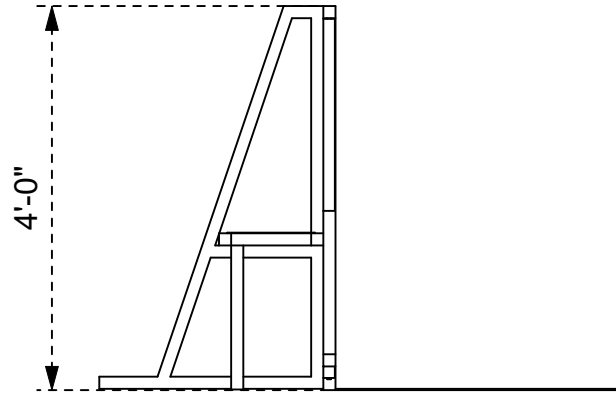

Top Plan

Iso View

Front View

Right View

| | | | | | | | |
|---|------------------|---------------|-----------------|--------|----------|----------|------|
| drawing title name: | Accurate Staging | project name: | Stock Gear | date: | 11/24/15 | rev: | 1.00 |
| modified by: | | file name: | Crash Barricade | scale: | NTS | sheet #: | |
| <p>This drawing is the property of Accurate Staging and can not be duplicated, modified or used for any other purposes without written permission from Accurate Staging. Use of this drawing for anything is hereby prohibited. Verify all dimensions, specifications and conditions before using this drawing for construction.</p> <p>www accuratestaging.com</p> | | | | | | | |