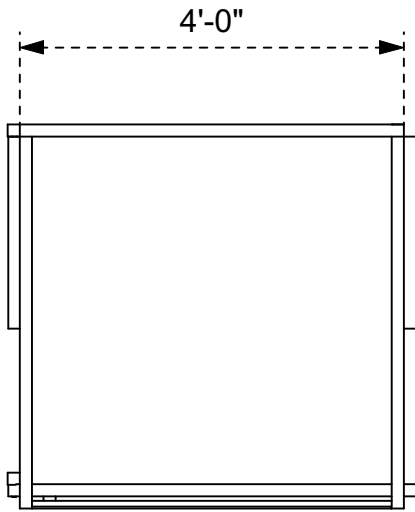

Top Plan

Iso View

Front View

Right View

| | | | | | | | |
|---|------------------|---------------|-----------------|--------|----------|----------|------|
| drawing title name: | Accurate Staging | project name: | Stock Gear | date: | 11/24/15 | rev: | 1.00 |
| modified by: | | file name: | Crash Barricade | scale: | NTS | sheet #: | |
| <p>This drawing is the property of Accurate Staging and can not be duplicated, modified or used for any other purposes without written permission from Accurate Staging. Use of this drawing for anything is hereby prohibited. Verify all dimensions, specifications and conditions before using this drawing for construction.</p> <p>www accuratestaging.com</p> | | | | | | | |