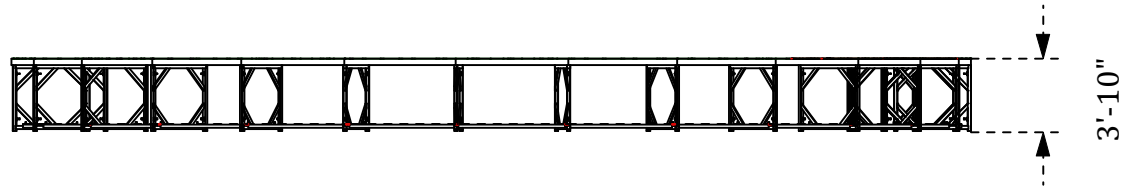

Note: Great For Audience Pits,
Catwalks, Stage Thrusts &
Various Configurations

Top Plan

Iso View

Front View

date: 11/24/15	rev: 1.00
scale: NTS	sheet#:
drawing by:	

drawing title name: Accurate Staging	project name: Stock Gear
modified by:	file name: Grated/ Plexi Ramp
<small>This drawing is the property of Accurate Staging and can not be duplicated, modified or used for any other purposes without written permission from Accurate Staging. Use of this drawing for staging is hereby prohibited. Verify all dimensions, specifications and conditions before using this drawing for construction.</small>	
www accuratestaging.com	