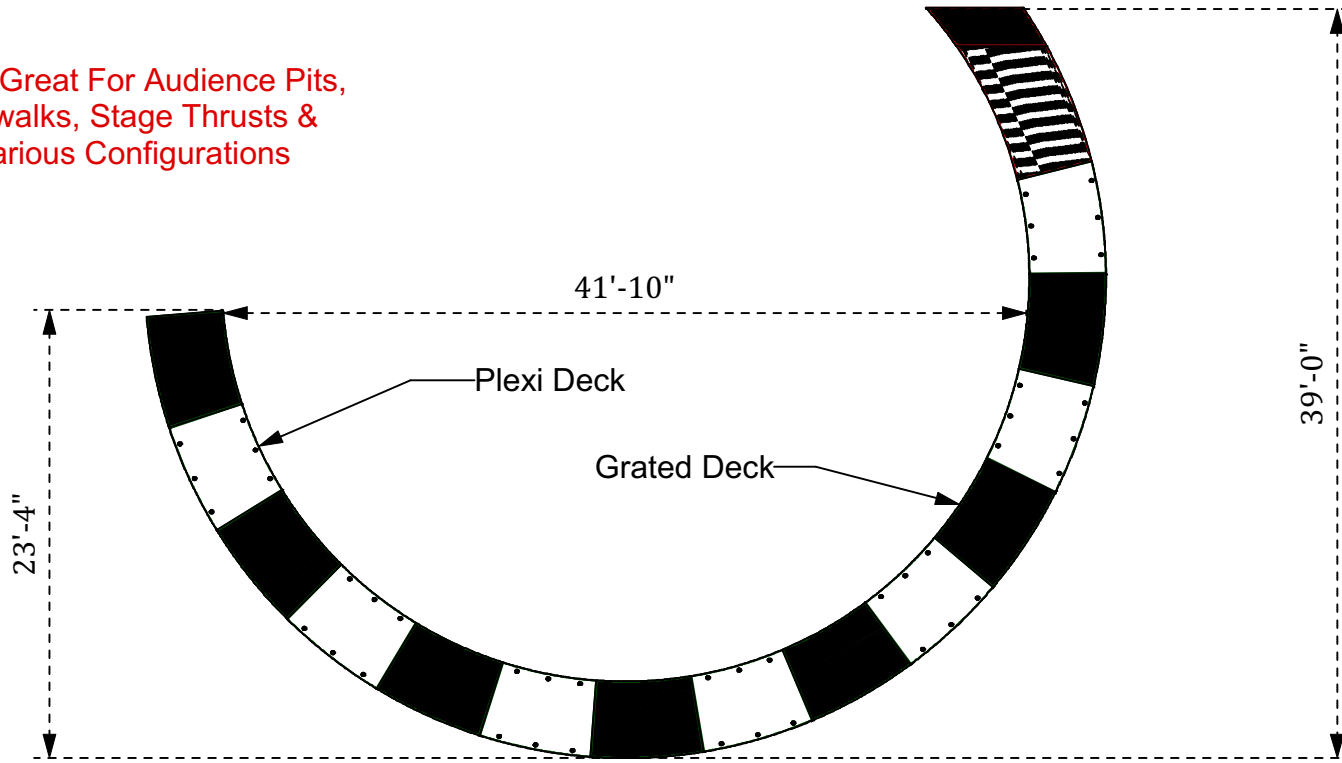

Note: Great For Audience Pits,
Catwalks, Stage Thrusts &
Various Configurations

Top Plan

Iso View

Front View

date: 11/24/15	rev: 1.00
scale: NTS	sheet#:
drawing by:	

drawing title name: Accurate Staging	project name: Stock Gear
modified by:	file name: Grated/ Plexi Ramp
<small>This drawing is the property of Accurate Staging and can not be duplicated, modified or used for any other purposes without written permission from Accurate Staging. Use of this drawing for staging is hereby prohibited. Verify all dimensions, specifications and conditions before using this drawing for construction.</small>	
www accuratestaging.com	