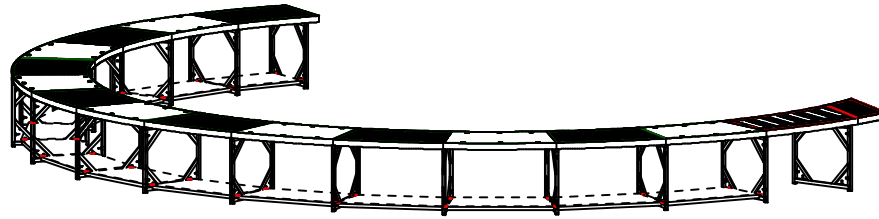

Note: Great For Audience Pits,
Catwalks, Stage Thrusts &
Various Configurations

Top Plan

Iso View

Front View

date: 11/24/15	rev: 1.00
scale: NTS	sheet#:
drawing by:	

drawing title name: Accurate Staging	project name: Stock Gear
modified by:	file name: Grated/ Plexi Ramp
<small>This drawing is the property of Accurate Staging and can not be duplicated, modified or used for any other purposes without written permission from Accurate Staging. Use of this drawing for staging is hereby prohibited. Verify all dimensions, specifications and conditions before using this drawing for construction.</small>	
www accuratestaging.com	