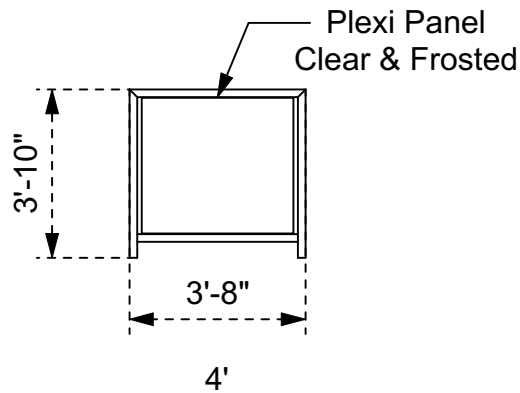

Scenic

Osha

Plexi

Cable Rail

drawing title name:	Accurate Staging	project name:	Stock Gear	date:	11/24/15	rev:	1.00
modified by:		file name:	Handrail	scale:	NTS	sheet#:	
<p>The drawing is the property of Accurate Staging and can not be duplicated, modified or used for any other purposes without written permission from Accurate Staging. Use of this drawing for bidding is hereby prohibited. Verify all dimensions, specifications and conditions before using this drawing for construction.</p>							
<p>www accuratestaging.com</p>							

Note: Available In Black & Aluminum
 Note: 3'-6" from top of deck to top of handrail.