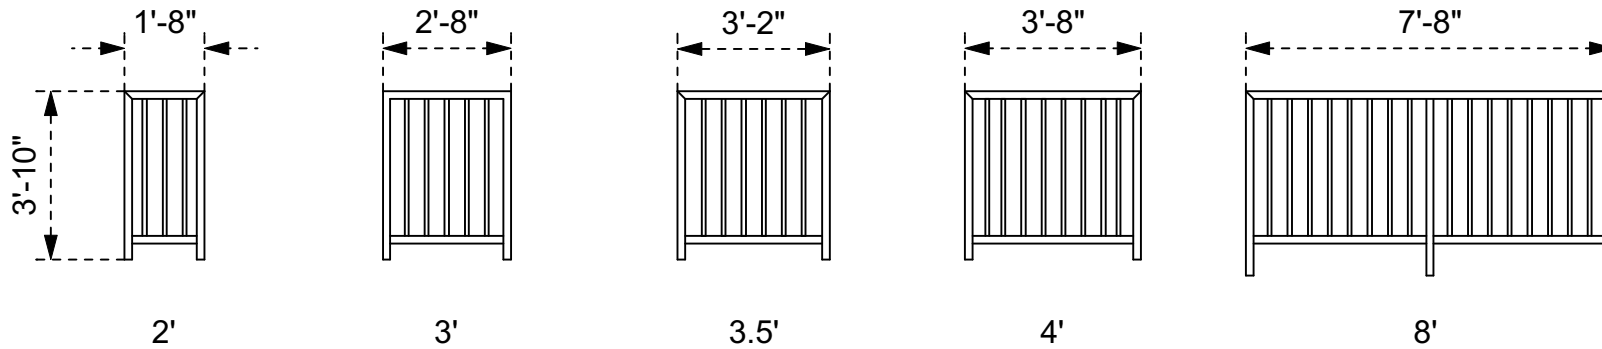

Scenic

Osha

Plexi

Cable Rail

drawing title name:	Accurate Staging	project name:	Stock Gear	date:	11/24/15	rev:	1.00
modified by:		file name:	Handrail	scale:	NTS	sheet#:	
<p>The drawing is the property of Accurate Staging and can not be duplicated, modified or used for any other purposes without written permission from Accurate Staging. Use of this drawing for bidding is hereby prohibited. Verify all dimensions, specifications and conditions before using this drawing for construction.</p>							
<p>www accuratestaging.com</p>							

Note: Available In Black & Aluminum
 Note: 3'-6" from top of deck to top of handrail.