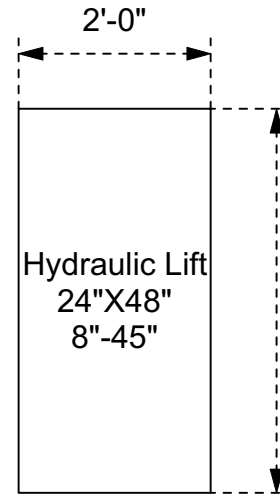

Note: 3 Phase 208 Power
Includes Remote & Limit Switch

3'-10"

rev:	1.00
sheet#:	
date:	11/24/15
scale:	NTS
drawing by:	

project name: **Stock Gear**
file name: **Hydraulic Lifts**

drawing title name: **Accurate Staging**
modified by: