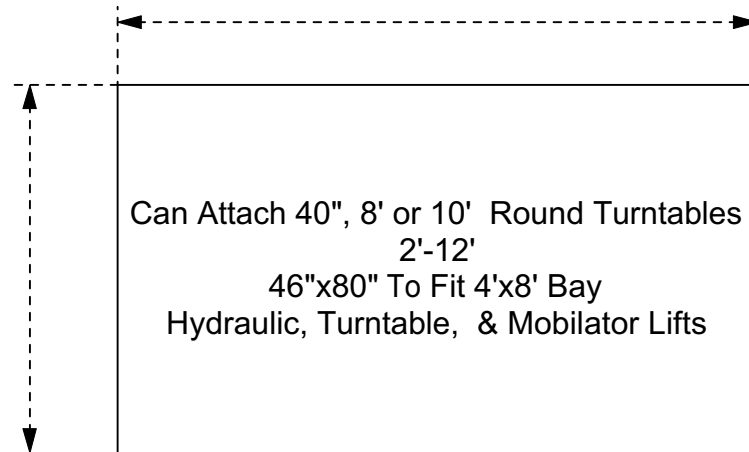

Note: 3 Phase 208 Power
Includes Remote & Limit Switch

3'-10"

rev:	1.00
sheet#:	
date:	11/24/15
scale:	NTS
drawing by:	

project name: **Stock Gear**
file name: **Hydraulic Lifts**

drawing title name: **Accurate Staging**
modified by: