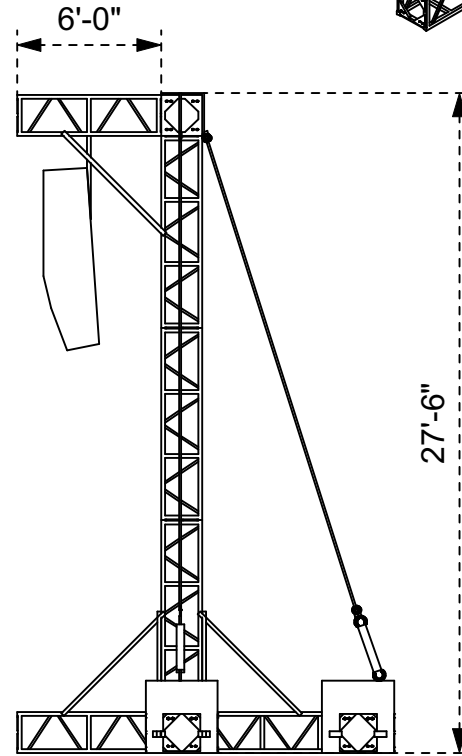

Top View

Front View

Right View

Iso View

	drawing title name: <b>Accurate Staging</b>	project name: <b>Stock Gear</b>	date: <b>11/24/15</b>	rev: <b>1.00</b>
	modified by:	file name: <b>Line Array</b>	scale: <b>NTS</b>	sheet #:
<p><small>This drawing is the property of Accurate Staging and can not be duplicated, modified or used for any other purposes without written permission from Accurate Staging. Use of this drawing for bidding is hereby prohibited. Verify all dimensions, specifications and conditions before using this drawing for construction.</small></p>				
<a href="http://www accuratestaging.com">www accuratestaging.com</a>				