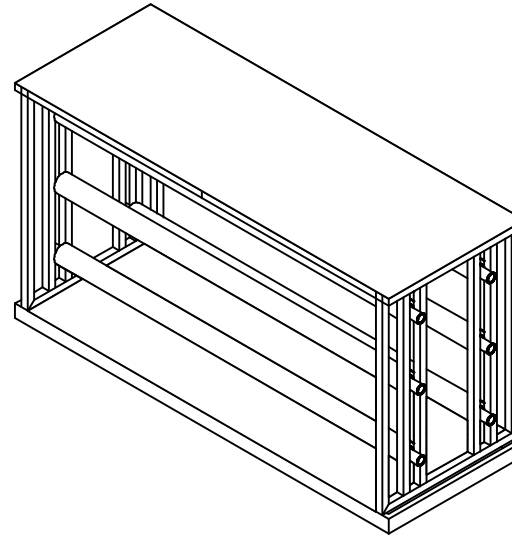

Top Plan

Iso View

Front View

Right View

rev:	1.00
sheet#:	
date:	11/24/15
scale:	NTS
drawing by:	

drawing title name:	Accurate Staging	project name:	Stock Gear
modified by:		file name:	Marley Cart
<small>The drawing is the property of Accurate Staging and can not be duplicated, modified or used for any other purposes without written permission from Accurate Staging. Use of this drawing for anything is strictly prohibited. Verify all dimensions, specifications and conditions before using this drawing for construction.</small>			
www accuratestaging.com			