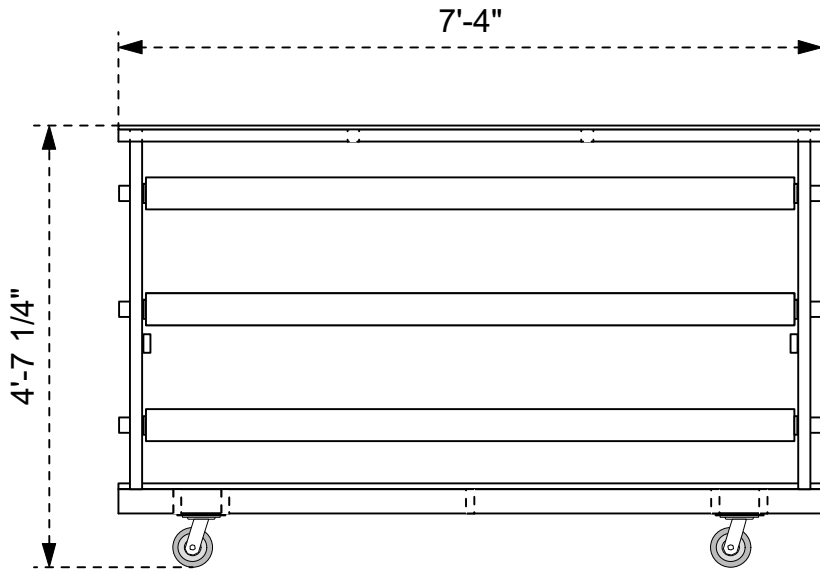

Top Plan

Iso View

Front View

Right View

rev:	1.00
sheet#:	
date:	11/24/15
scale:	NTS
drawing by:	

drawing title name:	Accurate Staging	project name:	Stock Gear
modified by:		file name:	Marley Cart
<small>The drawing is the property of Accurate Staging and can not be duplicated, modified or used for any other purposes without written permission from Accurate Staging. Use of this drawing for anything is strictly prohibited. Verify all dimensions, specifications and conditions before using this drawing for construction.</small>			
www accuratestaging.com			