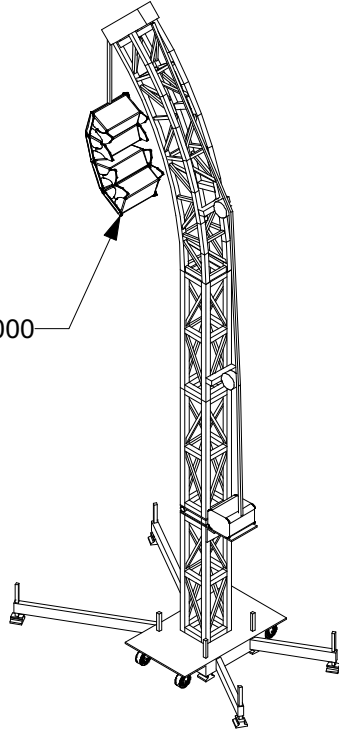

Max Load: 1000