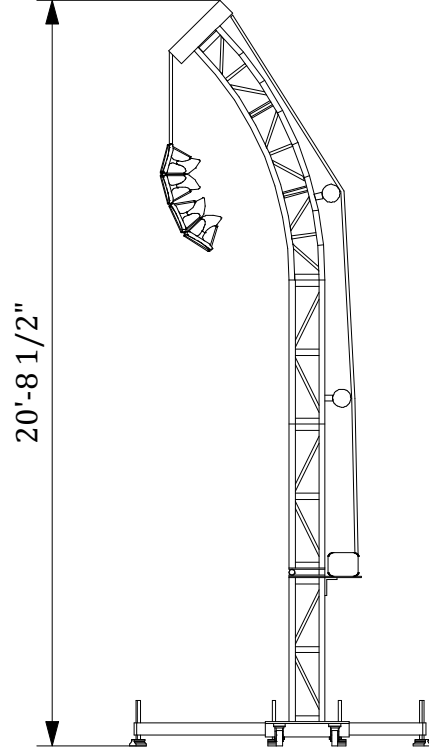

Max Load: 1000