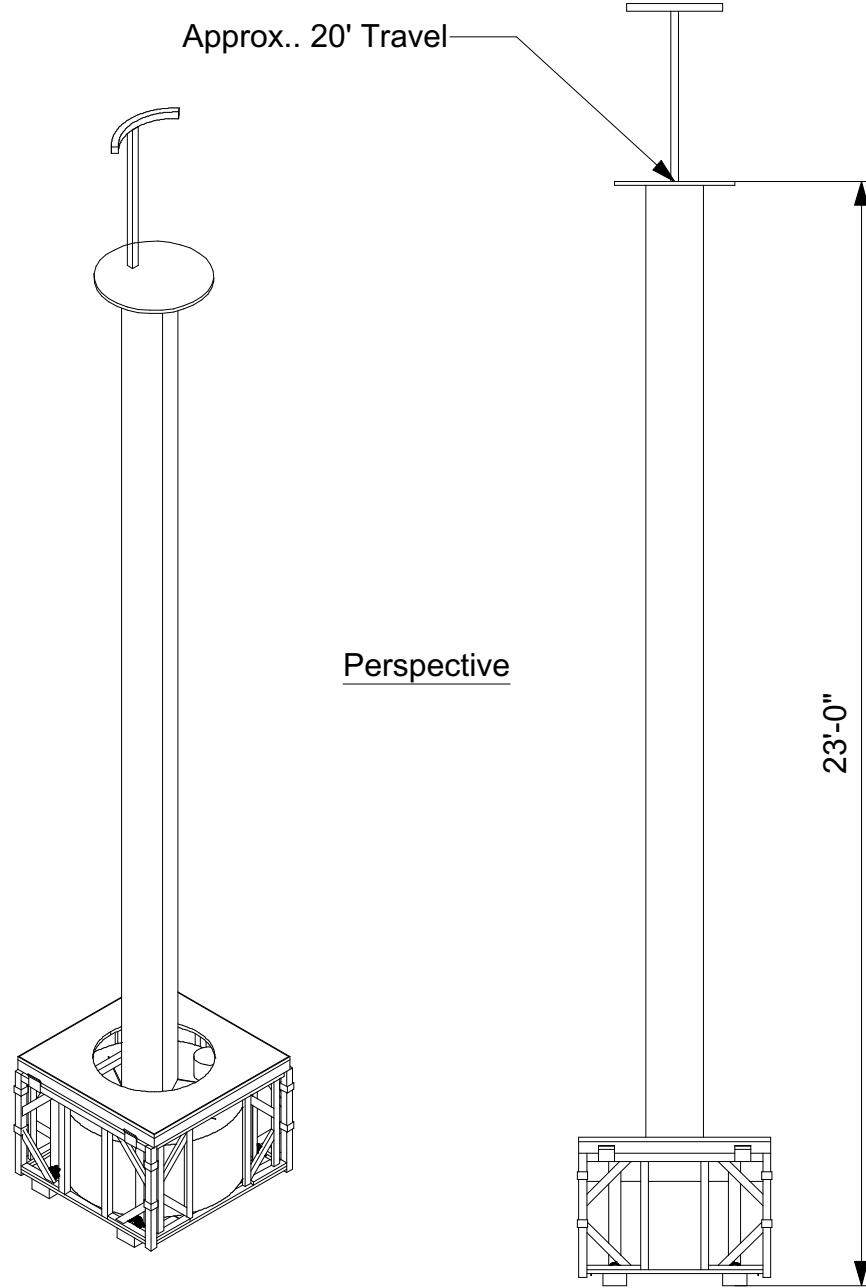

Top Plan

Iso View

Travel Height - 23'

Min. Height - 3'

Front View

Perspective

date:	11/24/15	rev:	1.00
scale:	NTS	sheet#:	
drawing by:			

drawing title name:	Accurate Staging	project name:	Stock Gear
modified by:		file name:	Ribbon Lift