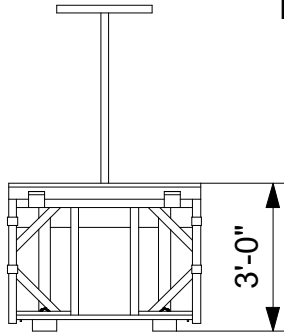

Top Plan

Iso View

Travel Height - 23'

Min. Height - 3'

Front View

Perspective

date:	11/24/15	rev:	1.00
scale:	NTS	sheet#:	
drawing by:			

drawing title name:	Accurate Staging	project name:	Stock Gear
modified by:		file name:	Ribbon Lift