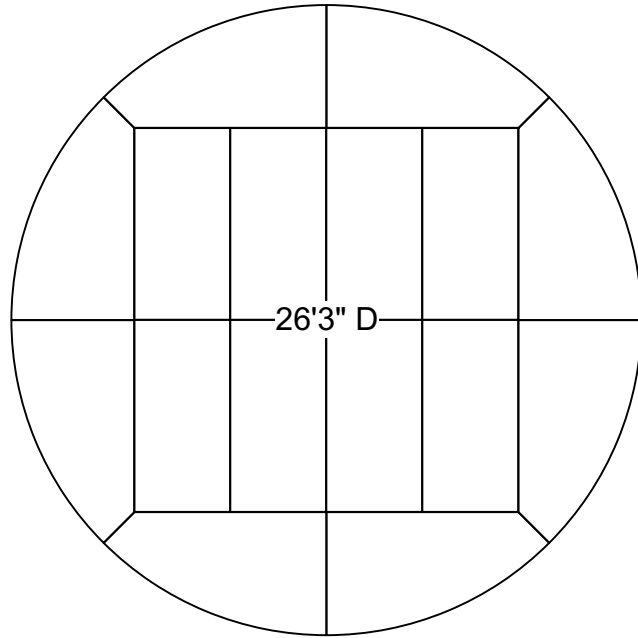

Note: Also Available In Halves & Quarters

drawing title name: **Accurate Staging** project name: **Stock Gear**  
drawing file name: **Rounds 18'D-31'D** file name:  
modified by:  
The drawing is the property of Accurate Staging and can not be duplicated, modified or used for any other purposes without written permission from Accurate Staging. Use of this drawing for bidding is strictly prohibited. Verify all dimensions, specifications and conditions before using this drawing for construction.  
[www accuratestaging.com](http://www accuratestaging.com)

date: **11/24/15** rev: **1.00**  
scale: **NTS** sheet #:  
drawing by: