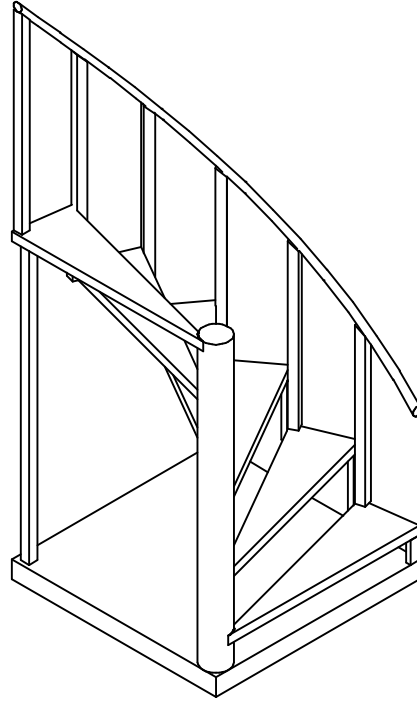

Top Plan

Front View

Iso View

Right View

date: 11/24/15	rev: 1.00
scale: NTS	sheet #:
drawing by:	

drawing title name: Accurate Staging	project name: Stock Gear
modified by:	file name: Spiral Staircase Access 6'