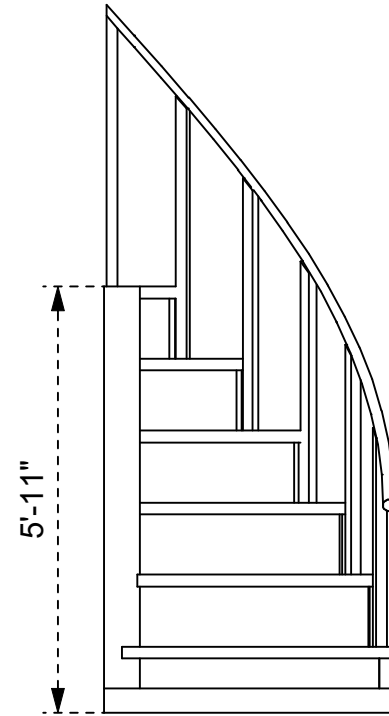

Top Plan

Front View

Iso View

Right View

date: 11/24/15	rev: 1.00
scale: NTS	sheet #:
drawing by:	

drawing title name: Accurate Staging	project name: Stock Gear
modified by:	file name: Spiral Staircase Access 6'