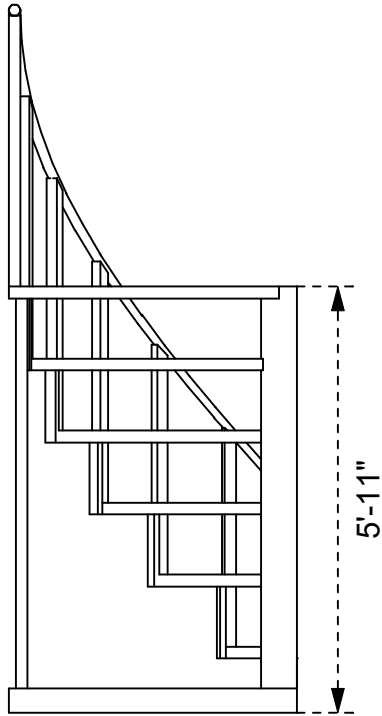

Top Plan

Front View

Iso View

Right View

date: 11/24/15	rev: 1.00
scale: NTS	sheet #:
drawing by:	

drawing title name: Accurate Staging	project name: Stock Gear
modified by:	file name: Spiral Staircase Access 6'