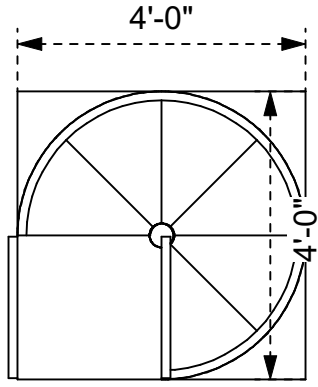

Front View

Top Plan

Iso View

Right View

 ACCURATE STAGING & PRODUCTIONS	drawing title name: Accurate Staging	project name: Stock Gear	date: 11/24/15	rev: 1.00
	modified by:	file name:	scale: NTS	sheet #:
This drawing is the property of Accurate Staging and can not be duplicated, modified or used for any other purposes without written permission from Accurate Staging. Use of this drawing for bidding is hereby prohibited. Verify all dimensions, specifications and conditions before using this drawing for construction.				
www accuratestaging.com				