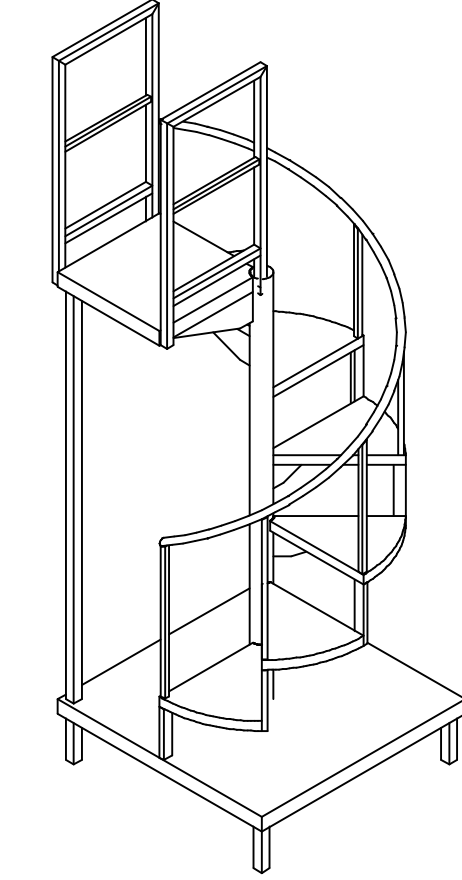

Front View

Top Plan

Iso View

Right View

 ACCURATE STAGING & PRODUCTIONS	drawing title name: Accurate Staging	project name: Stock Gear	date: 11/24/15	rev: 1.00
	modified by:	file name:	scale: NTS	sheet #:
This drawing is the property of Accurate Staging and can not be duplicated, modified or used for any other purposes without written permission from Accurate Staging. Use of this drawing for bidding is hereby prohibited. Verify all dimensions, specifications and conditions before using this drawing for construction.				
www accuratestaging.com				