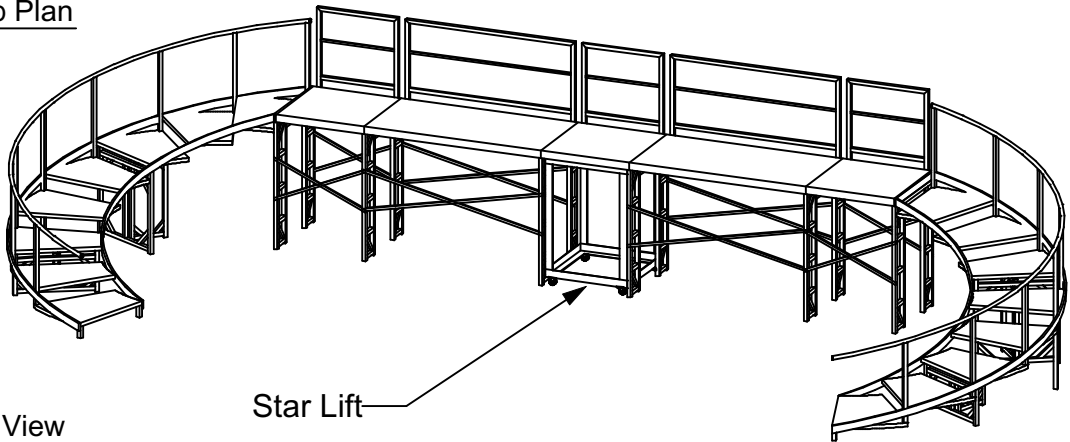

Top Plan

Iso View

Star Lift

Front View

Right View

Note:
Catwalk Is Adjustable As Needed
 Available In Rolling & Static
 With Quick Change Or Walk
 Through Possibilities

date:	11/24/15	rev:	1.00
scale:	NTS	sheet#:	
drawing by:			

project name:	Stock Gear
file name:	Spiral Staircase Ramp
drawing title name:	Accurate Staging
modified by:	

The drawing is the property of Accurate Staging and can not be duplicated, modified or used for any other purposes without written permission from Accurate Staging. Use of this drawing for staging is hereby prohibited. Verify all dimensions, specifications and conditions before using this drawing for construction.