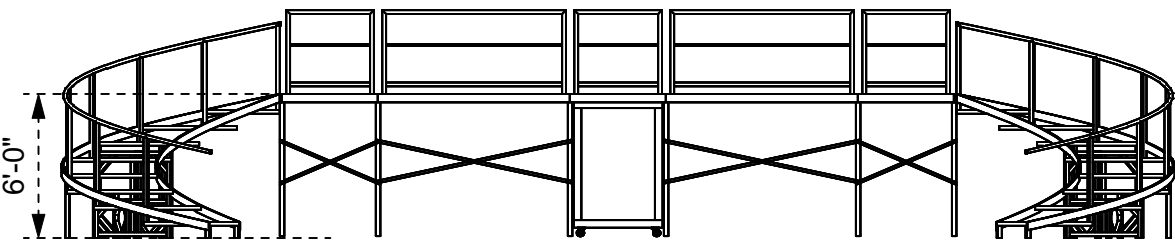

Top Plan

Iso View

Star Lift

Front View

Right View

Note:
Catwalk Is Adjustable As Needed
 Available In Rolling & Static
 With Quick Change Or Walk
 Through Possibilities

date:	11/24/15	rev:	1.00
scale:	NTS	sheet#:	
drawing by:			

project name:	Stock Gear
file name:	Spiral Staircase Ramp
drawing title name:	Accurate Staging
modified by:	

The drawing is the property of Accurate Staging and can not be duplicated, modified or used for any other purposes without written permission from Accurate Staging. Use of this drawing for staging is hereby prohibited. Verify all dimensions, specifications and conditions before using this drawing for construction.