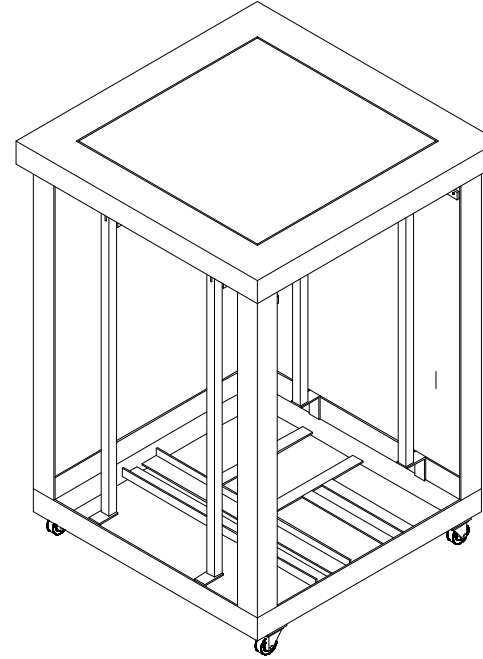

Top Plan

Front View

Note: Various Heights Available.

Iso View

date: 11/24/15	rev: 1.00
scale: NTS	sheet #:
drawing by:	

drawing title name: Accurate Staging	project name: Stock Gear
modified by:	file name: Star Lift
<small>This drawing is the property of Accurate Staging and can not be duplicated, modified or used for any other purposes without written permission from Accurate Staging. Use of this drawing for bidding is hereby prohibited. Verify all dimensions, specifications and conditions before using this drawing for construction.</small>	
www accuratestaging.com	