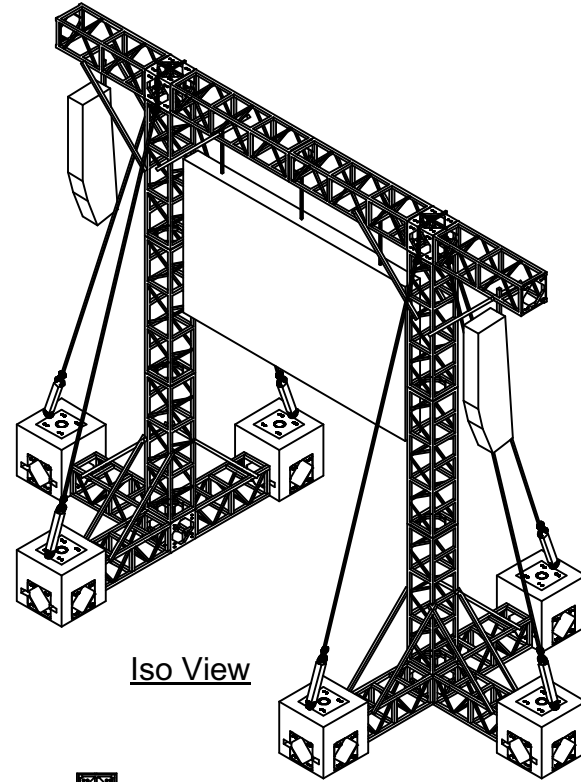

Top View

Front View

Iso View

Right View

date:	11/24/15	rev:	1.00
scale:	NTS	sheet#:	
drawing by:			

drawing title name:	Accurate Staging	project name:	Stock Gear
modified by:		file name:	Video Tower
<p>The drawing is the property of Accurate Staging and can not be duplicated, modified or used for any other purposes without written permission from Accurate Staging. Use of this drawing for bidding is hereby prohibited. Verify all dimensions, specifications and conditions before using this drawing for construction.</p>			
www accuratestaging.com			