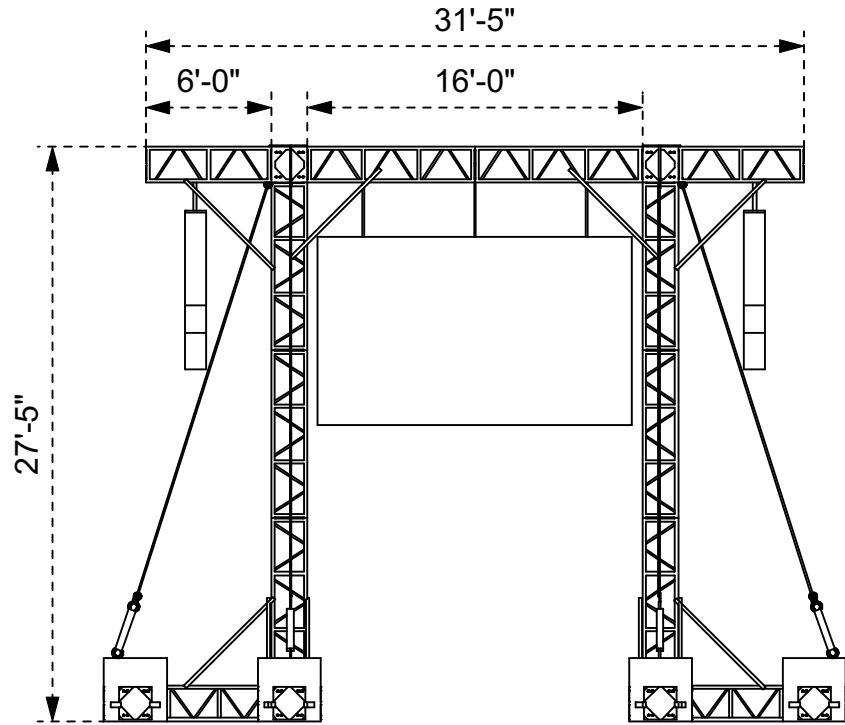

Top View

Front View

Iso View

Right View

date:	11/24/15	rev:	1.00
scale:	NTS	sheet#:	
drawing by:			

drawing title name:	Accurate Staging	project name:	Stock Gear
modified by:		file name:	Video Tower
<p>The drawing is the property of Accurate Staging and can not be duplicated, modified or used for any other purposes without written permission from Accurate Staging. Use of this drawing for bidding is hereby prohibited. Verify all dimensions, specifications and conditions before using this drawing for construction.</p>			
www accuratestaging.com			