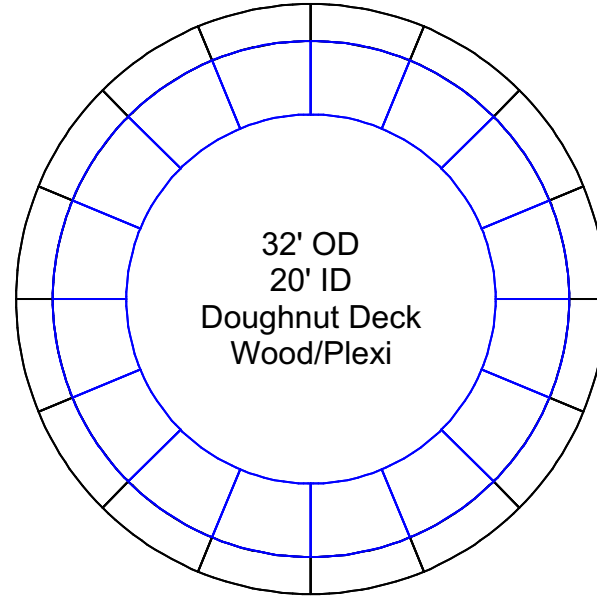

Note: Most Available In Halves & Quarters

date: 11/24/15	rev: 1.00
scale: NTS	sheet#:
drawing by:	

drawing title name: **Accurate Staging** project name: **Stock Gear**  
 modified by: file name: **Rounds 3'D-16'D**  
 www accuratestaging.com

Note: Also Available In Halves & Quarters

drawing title name: **Accurate Staging** project name: **Stock Gear**  
drawing file name: **Rounds 18'D-31'D** file name:  
modified by:  
The drawing is the property of Accurate Staging and can not be duplicated, modified or used for any other purposes without written permission from Accurate Staging. Use of this drawing for bidding is strictly prohibited. Verify all dimensions, specifications and conditions before using this drawing for construction.  
[www accuratestaging.com](http://www accuratestaging.com)

date: **11/24/15** rev: **1.00**  
scale: **NTS** sheet #:  
drawing by:

Note: Also Available In Halves & Quarters

	drawing title name:	Accurate Staging	project name:	Stock Gear	date:	11/24/15	rev:	1.00
	modified by:		file name:	Rounds 31'2"D-40'D	scale:	NTS	sheet #:	