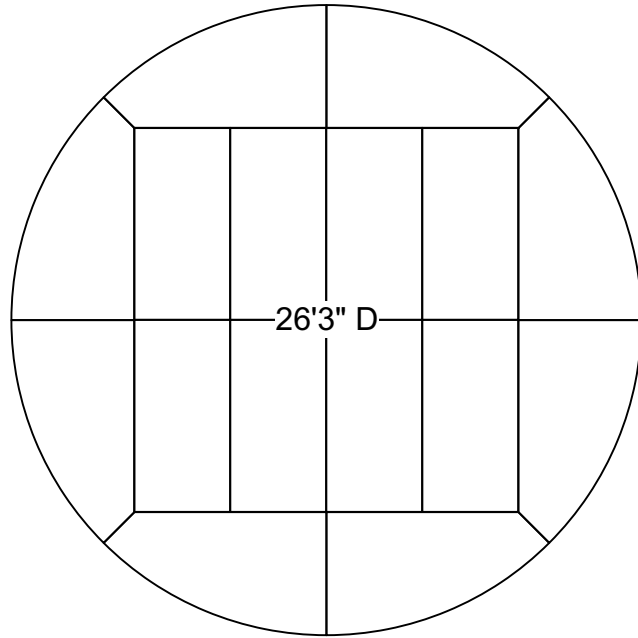

Note: Most Available In Halves & Quarters

date: 11/24/15	rev: 1.00
scale: NTS	sheet#:
drawing by:	

drawing title name: **Accurate Staging** project name: **Stock Gear**  
 modified by: file name: **Rounds 3'D-16'D**  
 www accuratestaging.com

Note: Also Available In Halves & Quarters

drawing title name: **Accurate Staging** project name: **Stock Gear**  
drawing file name: **Rounds 18'D-31'D** file name:  
modified by:  
The drawing is the property of Accurate Staging and can not be duplicated, modified or used for any other purposes without written permission from Accurate Staging. Use of this drawing for bidding is strictly prohibited. Verify all dimensions, specifications and conditions before using this drawing for construction.  
[www accuratestaging.com](http://www accuratestaging.com)

date: **11/24/15** rev: **1.00**  
scale: **NTS** sheet #:  
drawing by:

Note: Also Available In Halves & Quarters

	drawing title name:	Accurate Staging	project name:	Stock Gear	date:	11/24/15	rev:	1.00
	modified by:		file name:	Rounds 31'2"D-40'D	scale:	NTS	sheet #:	