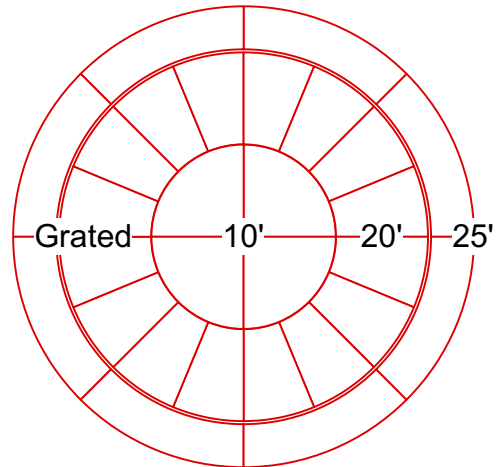

Note: Also Available In Halves & Quarters

drawing title name: **Accurate Staging** project name: **Stock Gear**  
drawing file name: **Rounds 18'D-31'D** file name:  
modified by:  
The drawing is the property of Accurate Staging and can not be duplicated, modified or used for any other purposes without written permission from Accurate Staging. Use of this drawing for bidding is strictly prohibited. Verify all dimensions, specifications and conditions before using this drawing for construction.  
[www accuratestaging.com](http://www accuratestaging.com)

date: **11/24/15** rev: **1.00**  
scale: **NTS** sheet #:  
drawing by:

Note: Also Available In Halves & Quarters

	drawing title name:	Accurate Staging	project name:	Stock Gear	date:	11/24/15	rev:	1.00
	modified by:		file name:	Rounds 31'2"D-40'D	scale:	NTS	sheet #:	