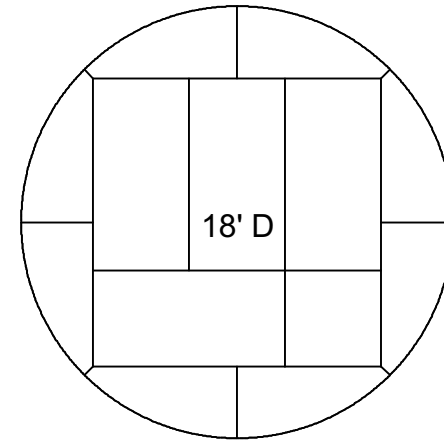

Note: Also Available In Halves & Quarters

drawing title name: **Accurate Staging** project name: **Stock Gear**
drawing file name: **Rounds 18'D-31'D** file name:
modified by:
The drawing is the property of Accurate Staging and can not be duplicated, modified or used for any other purposes without written permission from Accurate Staging. Use of this drawing for bidding is strictly prohibited. Verify all dimensions, specifications and conditions before using this drawing for construction.
www accuratestaging.com

date: **11/24/15** rev: **1.00**
scale: **NTS** sheet #:
drawing by: